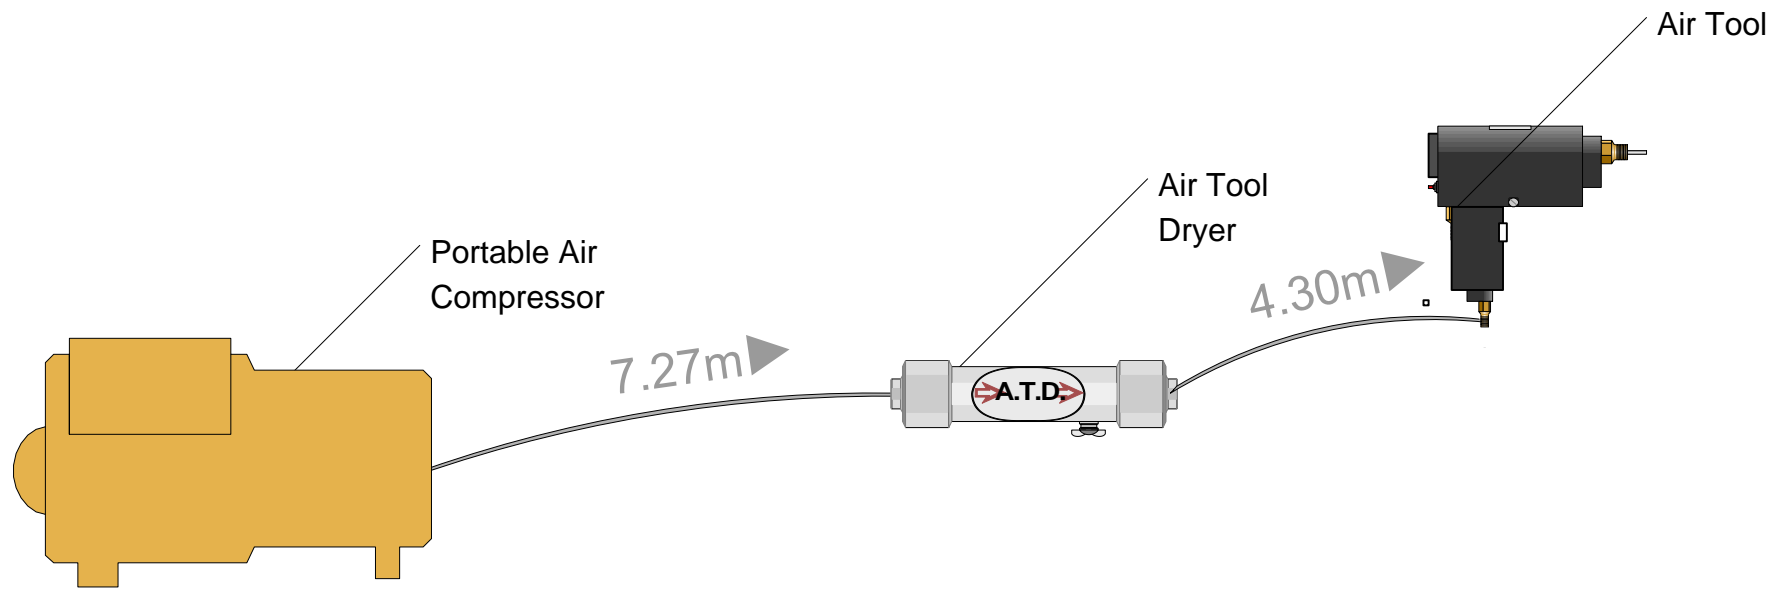

# Air Tool Dryer for Portable Compressor

Swan Neck

Compressed Air

Air Tool Dryer

Drip Leg

Ball Valve