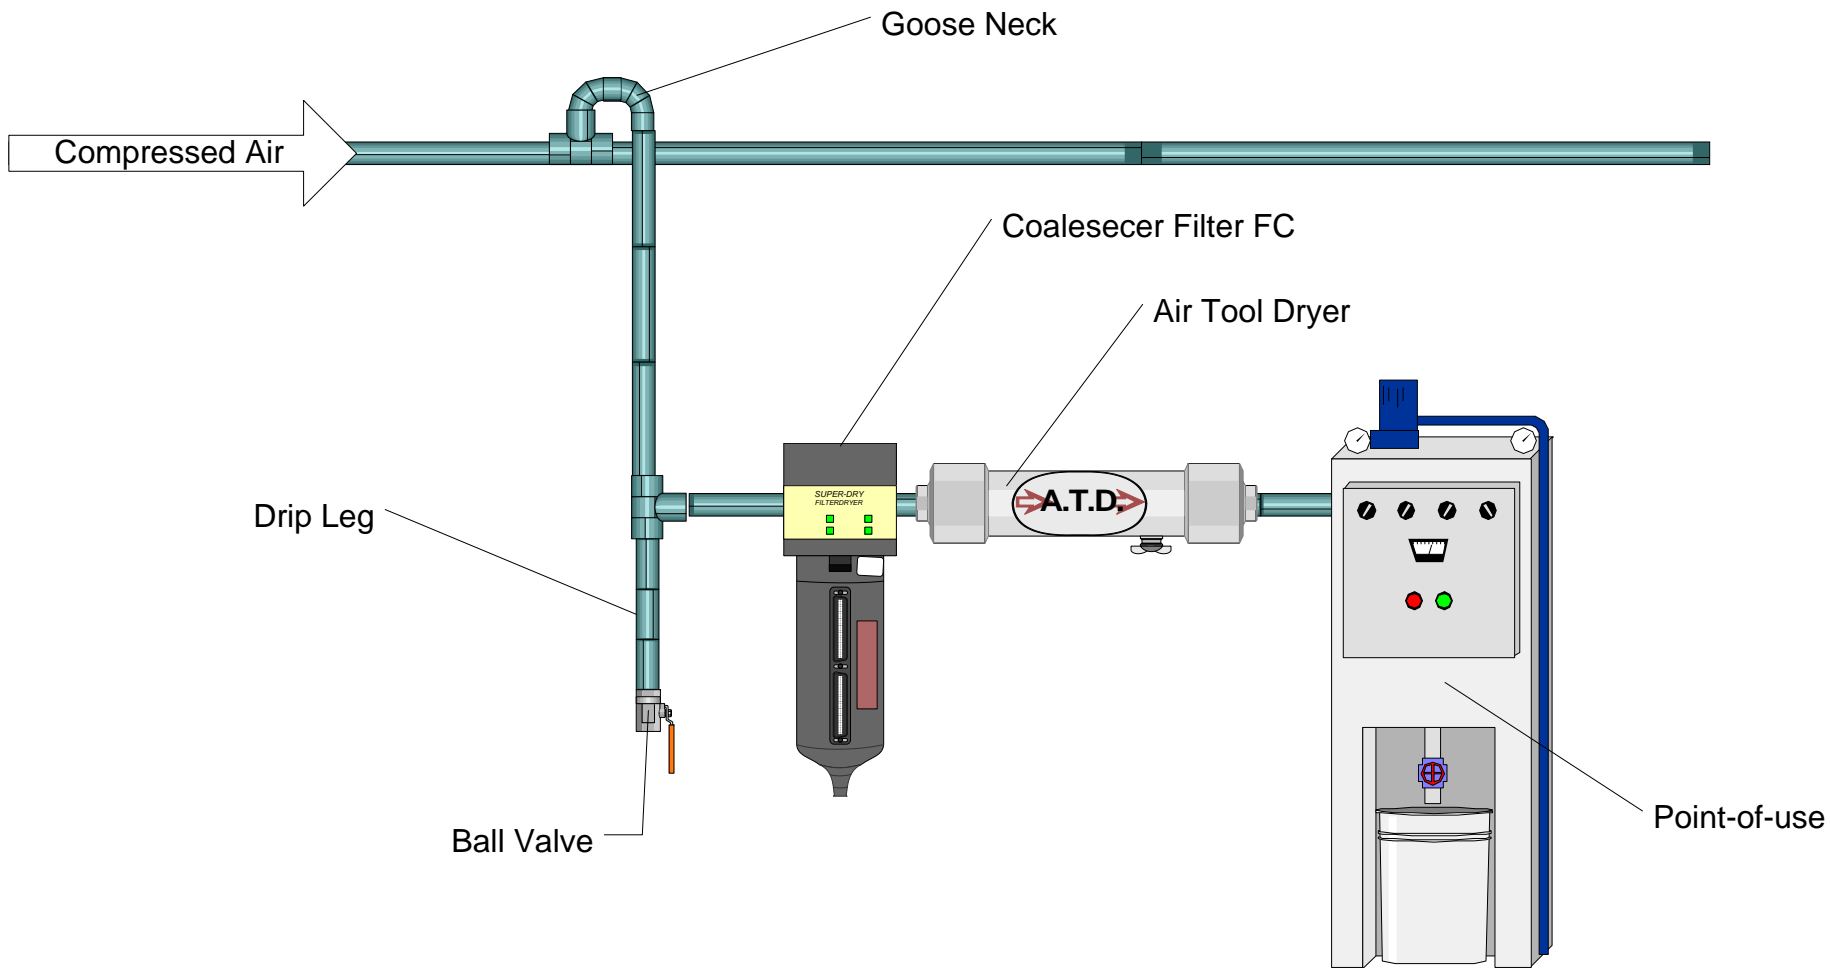

# Air Tool Dryer for Portable Compressor

Swan Neck

Compressed Air

Air Tool Dryer

Drip Leg

Ball Valve